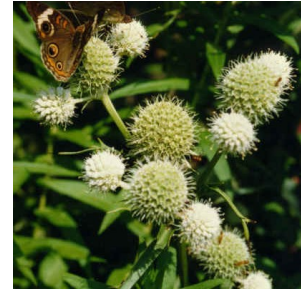

# NATIVE PRAIRIE MIX - WET

\$50 • Sold in 2.3 lb. bags • covers 1/4 of an acre

Big Bluestem

New England Aster

Blue Vervain

Golden Alexanders

Rattlesnake Master

Indiangrass

Canada Wild Rye

Ironweed

Showy Tick Trefoil

Cup Plant

Little Bluestem

Stiff Goldenrod

Early Sunflower

Maximillian's Sunflower